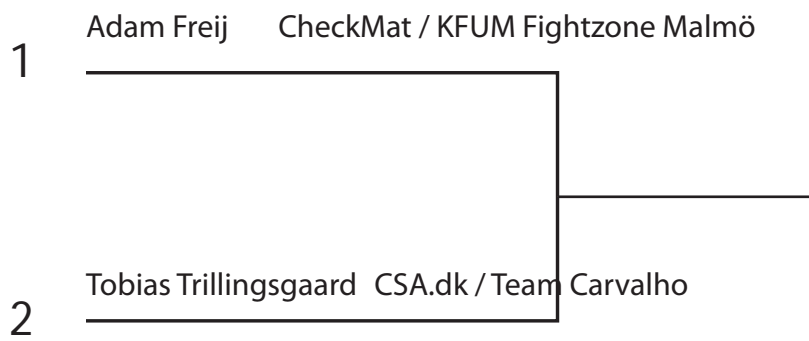

# Juvenile 16-17 years White Belts -53,5 kg

Bracket Start 10:50 Saturday

- 1 \_\_\_\_\_
- 2 \_\_\_\_\_
- 3 \_\_\_\_\_
- 3 \_\_\_\_\_